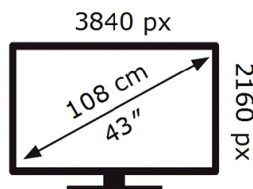

SAMSUNG

UE43CU8500K

54 kWh/1000h

ABCDEF **G**

110 kWh/1000h

2019/2013