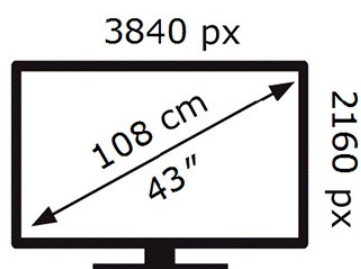

ENERG

SAMSUNG

UE43DU7100K

53 kWh/1000h

ABCDEF **G**

104 kWh/1000h

2019/2013