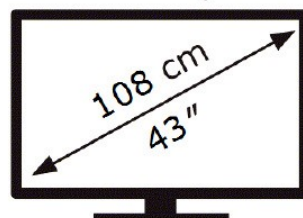

ENERG ⚡

SAMSUNG

UE43DU8000K

53 kWh/1000h

ABCDEF **G**

106 kWh/1000h

3840 px

2160 px