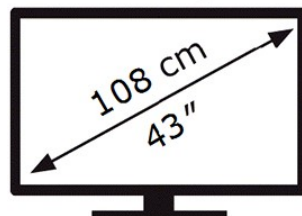

SAMSUNG

UE43DU8500K

53 kWh/1000h

ABCDEF **G**

106 kWh/1000h

3840 px

2160 px

2019/2013