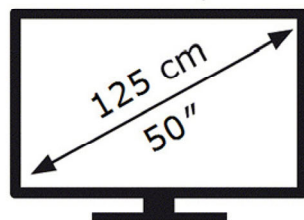

SAMSUNG

UE50BU8000K

78 kWh/1000h

ABCDEF **G**

110 kWh/1000h

3840 px

2160 px

2019/2013