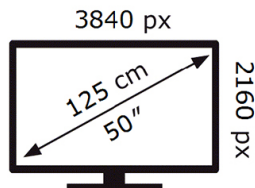

SAMSUNG

UE50CU8500K

71 kWh/1000h

ABCDEF **G**

124 kWh/1000h

2019/2013