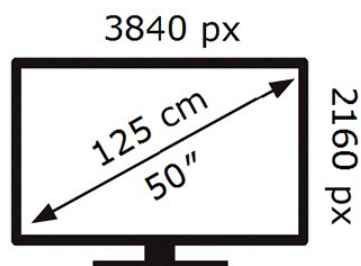

# ENERGY

SAMSUNG

UE50DU8500K

**70** kWh/1000h

ABCDEF **G**

**110** kWh/1000h

2019/2013