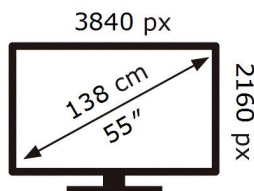

UE55AU7020K

84 kWh/1000h

ABCDEF **G**

116 kWh/1000h

2019/2013