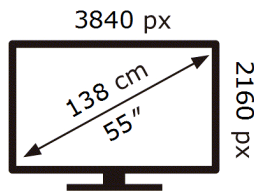

SAMSUNG

UE55AU7020K

84 kWh/1000h

ABCDEF **G**

116 kWh/1000h

2019/2013