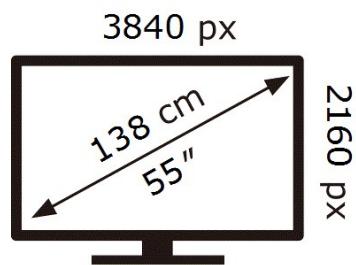

**SAMSUNG**

UE55AU7100K

**101** kWh/1000h

ABCDEF **G**

**130** kWh/1000h

2019/2013