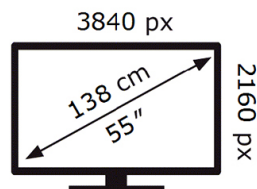

SAMSUNG

UE55CU7100K

83 kWh/1000h

ABCDEF **G**

139 kWh/1000h

2019/2013