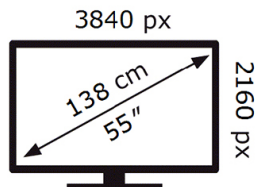

SAMSUNG

UE55CU8000K

81 kWh/1000h

ABCDEF **G**

130 kWh/1000h

2019/2013