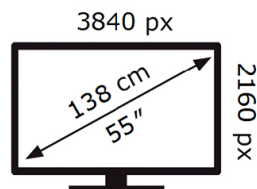

SAMSUNG

UE55CU8500K

81 kWh/1000h

ABCDEF **G**

130 kWh/1000h

2019/2013