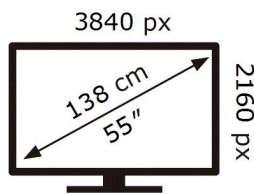

UE55DU7100K

80 kWh/1000h

ABCDEF **G**

HDR

121 kWh/1000h

2019/2013