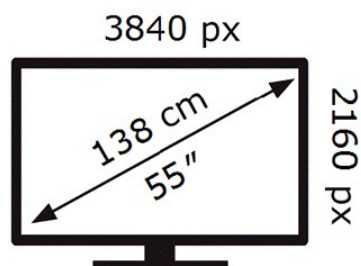

SAMSUNG

UE55DU8500K

**80** kWh/1000h

ABCDEF **G**

**120** kWh/1000h

2019/2013