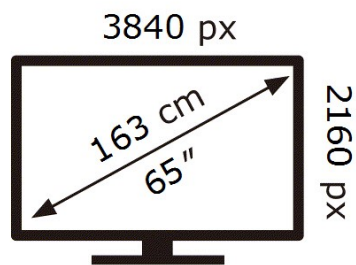

SAMSUNG

UE65AU7100K

135 kWh/1000h

ABCDEF **G**

181 kWh/1000h

2019/2013