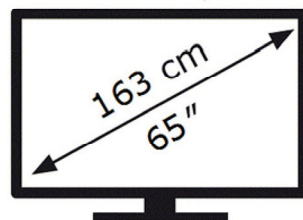

SAMSUNG

UE65BU8000K

**124** kWh/1000h

ABCDEF **G**

**182** kWh/1000h

3840 px

2160 px

2019/2013