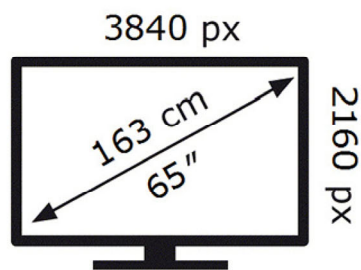

SAMSUNG

UE65BU8500K

**124** kWh/1000h

ABCDEF **G**

**182** kWh/1000h

2019/2013