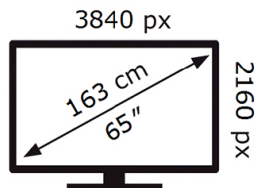

SAMSUNG

UE65CU7100K

112 kWh/1000h

ABCDEF **G**

187 kWh/1000h

2019/2013