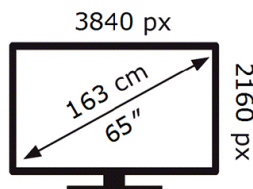

SAMSUNG

UE65CU8500K

108 kWh/1000h

ABCDEF **G**

174 kWh/1000h

2019/2013