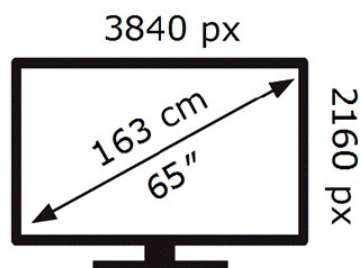

SAMSUNG

UE65DU8000K

107 kWh/1000h

ABCDEF **G**

164 kWh/1000h

2019/2013