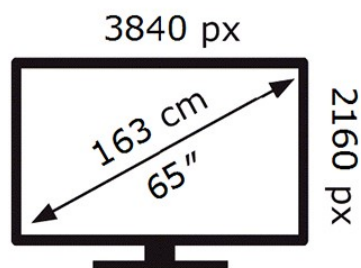

ENERG

SAMSUNG

UE65DU8500K

107 kWh/1000h

ABCDEF **G**

164 kWh/1000h

2019/2013