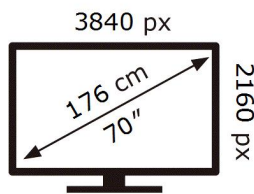

ENERG

SAMSUNG

UE70CU7100K

124 kWh/1000h

ABCDEF **G**

205 kWh/1000h

2019/2013