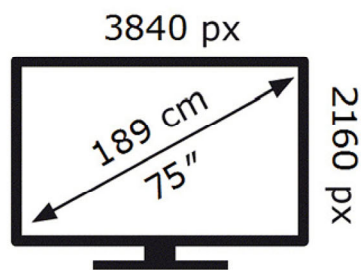

SAMSUNG

UE75BU8500K

156 kWh/1000h

ABCDEF **G**

235 kWh/1000h

2019/2013