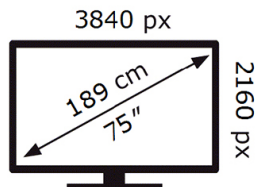

SAMSUNG

UE75CU7100K

**129** kWh/1000h

ABCDEF **G**

**229** kWh/1000h

2019/2013