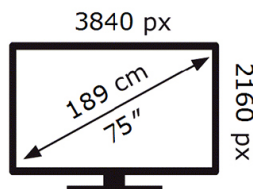

SAMSUNG

UE75CU8000K

**139** kWh/1000h

ABCDEF **G**

**224** kWh/1000h

2019/2013