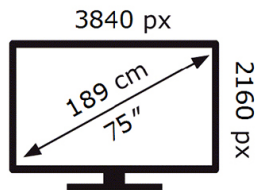

SAMSUNG

UE75CU8500K

139 kWh/1000h

ABCDEF **G**

224 kWh/1000h

2019/2013