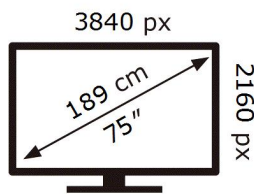

UE75DU7100K

139 kWh/1000h

ABCDEF **G**

178 kWh/1000h

2019/2013