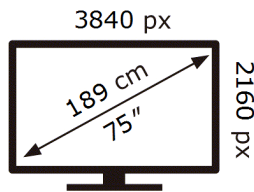

SAMSUNG

UE75DU7100K

139 kWh/1000h

ABCDEF **G**

178 kWh/1000h

2019/2013

ENERG ⚡

SAMSUNG