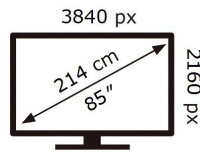

SAMSUNG

UE85AU7100K

**155** kWh/1000h

ABCDEF **G**

**200** kWh/1000h

2019/2013