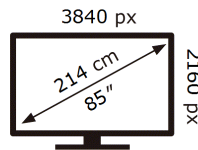

**ENERGY**

SAMSUNG

UE85AU7100K

**155** kWh/1000h

ABCDEF **G**

**200** kWh/1000h

2019/2013

**ENERGY**