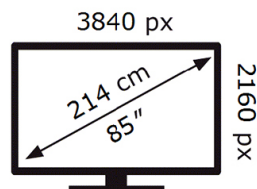

SAMSUNG

UE85CU7100K

147 kWh/1000h

ABCDEF **G**

230 kWh/1000h

2019/2013