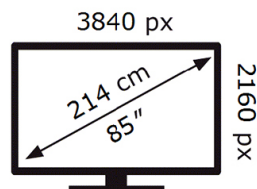

SAMSUNG

UE85CU8000K

168 kWh/1000h

ABCDEF **G**

304 kWh/1000h

2019/2013