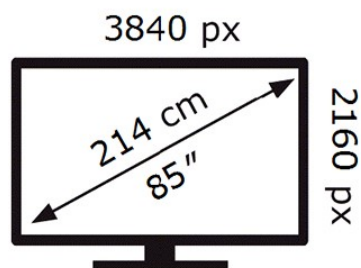

SAMSUNG

UE85DU7100K

**166** kWh/1000h

ABCDEF **G**

**250** kWh/1000h

2019/2013