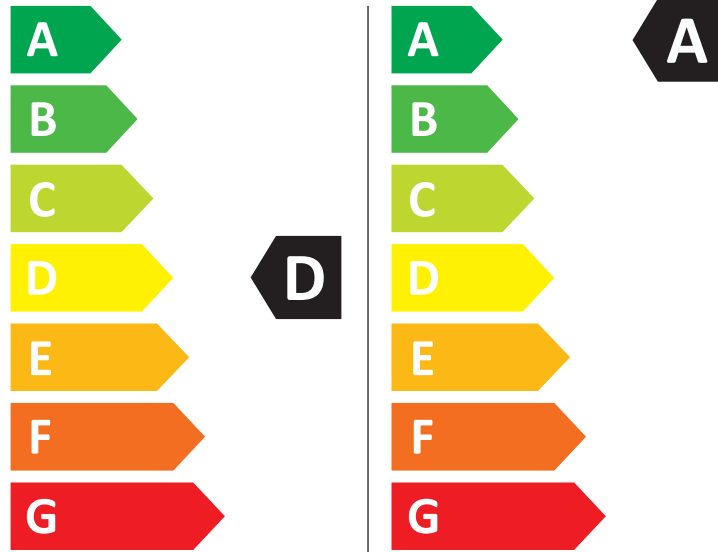

Samsung

WD90HG5U34BE

308 kWh/100 cycles

32 kWh/100 cycles

6.0 kg  9.0 kg

90 L  50 L

7:11  3:48

  
ABCDEFG

# ENERG

Samsung

WD90HG5U34BE

**D**

**A**

🚰 308 kWh/100🔄

💧 32 kWh/100🔄

6,0 kg