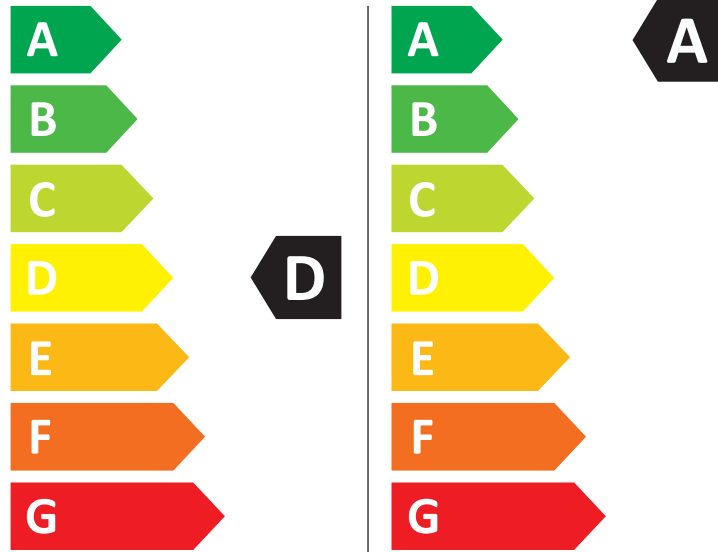

Samsung

WD90HG5U34BX

308 kWh/100

32 kWh/100

6.0 kg 9.0 kg

90 L 50 L

7:11 3:48

AB CDEFG

72 dB ABCD

2019/2014

ENERG

Samsung

WD90HG5U34BX

308 kWh/100

32 kWh/100

6,0 kg