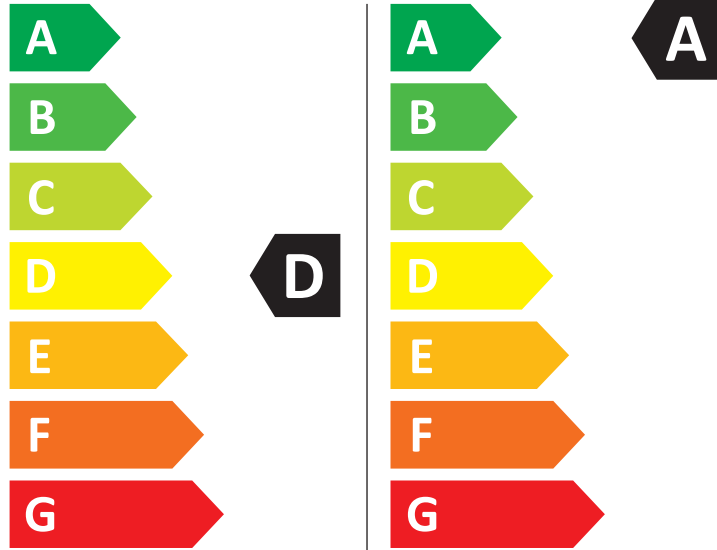

Samsung

WD90HG5U34BX

308 kWh/100

32 kWh/100

6.0 kg 9.0 kg

90 L 50 L

7:11 3:48

AB CDEFG

72 dB ABCD

2019/2014

ENERG

Samsung

WD90HG5U34BX

308 kWh/100

32 kWh/100

6,0 kg