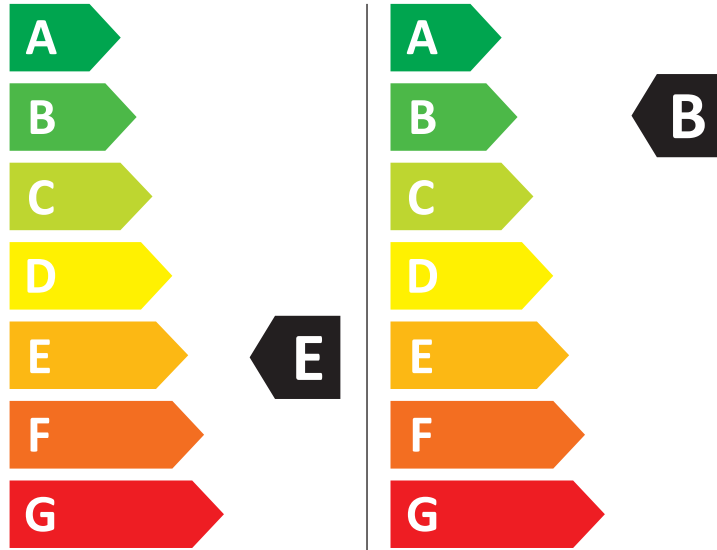

SAMSUNG

WD90TA046BX

377 kWh/100

57 kWh/100

6.0 kg 9.0 kg

90 L 50 L

7:51 3:42

AB CDEFG

72 dB ABCD

2019/2014

ENERG

SAMSUNG

WD90TA046BX

377 kWh/100

57 kWh/100

6,0 kg 9,0 kg