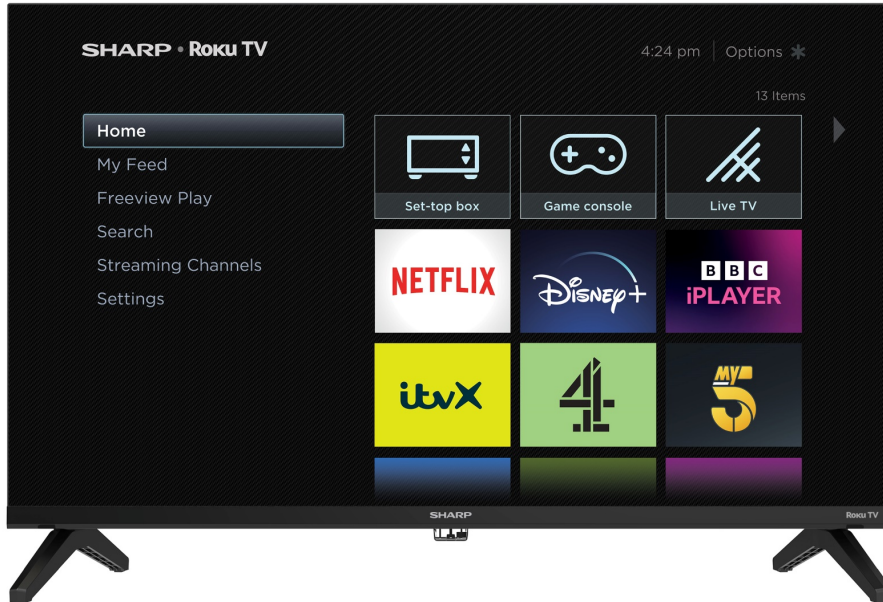

24GD2225K
Ref: 1T-C24GD2225K

24" HD READY SHARP ROKU TV

The 24GD2225K is a HD Ready Frameless LED Sharp Roku TV with exceptional multimedia functionality.

HIGHLIGHTS

- HDR10 support (High Dynamic Range)
- AV1 codec for the highest streaming picture quality
- 3 HDMI inputs
- Simple home screen
- Easy-to-use remote
- HD Tuner DVB-T/T2 (MPEG4 + 10-bit HEVC/H.265)