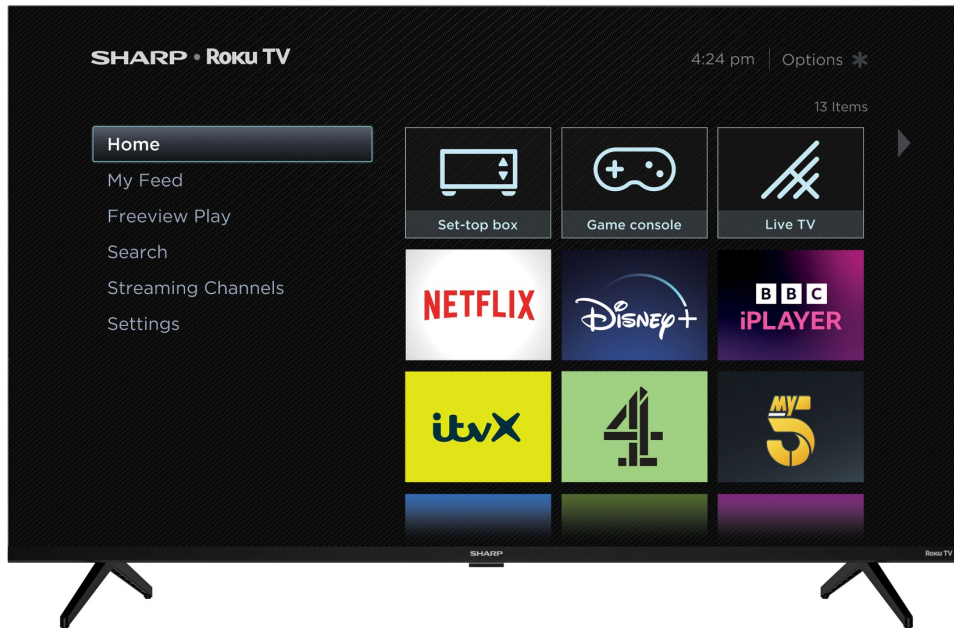

43GJ4725K
Ref: 4T-C43GJ4725K

43" 4K ULTRA HD SHARP ROKU TV

The 43GJ4725K is a 4K Ultra High Definition Frameless LED Sharp Roku TV with exceptional multimedia functionality.

HIGHLIGHTS

- Dolby Vision™ - cinema-inspired HDR
- AV1 codec for the highest streaming picture quality
- HDMI 2.1 with eARC
- Simple home screen
- Easy-to-use remote
- HD Tuner DVB-T/T2 (MPEG4 + 10-bit HEVC/H.265)