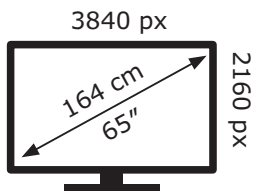

SHARP

4T-C65FPx

100 kWh/1000h

ABCDEF**G**
HDR
225 kWh/1000h

2019/2013