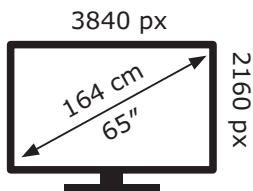

**SHARP**

4T-C65GKx

**81** kWh/1000h

ABCDEF**G**  
**HDR**  
**157** kWh/1000h

2019/2013