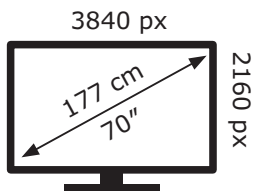

SHARP

4T-C70GKx

92 kWh/1000h

ABCDEF**G**
HDR
175 kWh/1000h

2019/2013