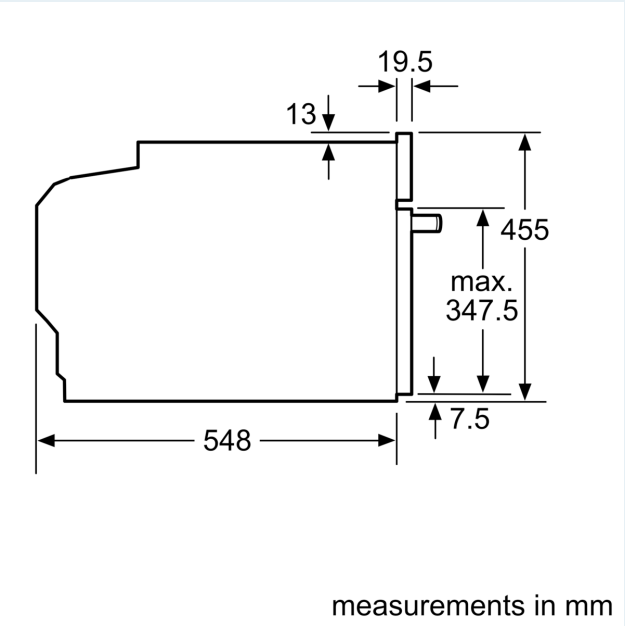

Features

Technical Data

Additional functions: Microwave combination oven
 Control panel: Electronic
 Dimensions: 455 x 594 x 548 mm
 Cavity dimensions: 237.0 x 480 x 392.0 mm
 Length of electrical supply cord: 150.0 cm
 Weight: 36.1 kg
 Gross weight: 38.4 kg
 EAN code: 4242003901175
 Max. microwave power: 900 W
 Connection Rating: 3600 W
 Fuse protection: 16 A
 Nominal power: 220-240 V
 Frequency: 50 Hz
 Plug type: no plug (electrical connection by electrician)
 Included accessories: 1 x combination grid, 1 x universal pan

Technical information

- Power cord length 150 cm Cable length
- Nominal voltage: 220 - 240 V
- Total connected load electric: 3.6 KW

Performance/technical information

- Appliance dimension (hxwx): 455 mm x 594 mm x 548 mm
- Niche dimension (hxwx): 450 mm - 455 mm x 560 mm - 568 mm x 550 mm
- Please refer to the dimensions provided in the installation manual

**iQ700, Built-in compact oven with microwave function, 60 x 45 cm, Black
CM724G1B1B**

Dimensioned drawings

Dimensioned drawings

Installation with a hob.

measurements in mm

If the compact appliance will be installed underneath a hob, the following worktop thicknesses (including substructure if necessary) must be taken into account.

Hob type	min. worktop thickness	
	fitted	flush
Induction hob	42 mm	43 mm
Full surface Induction hob	52 mm	53 mm
Gas hob	32 mm	43 mm
Electric hob	32 mm	35 mm