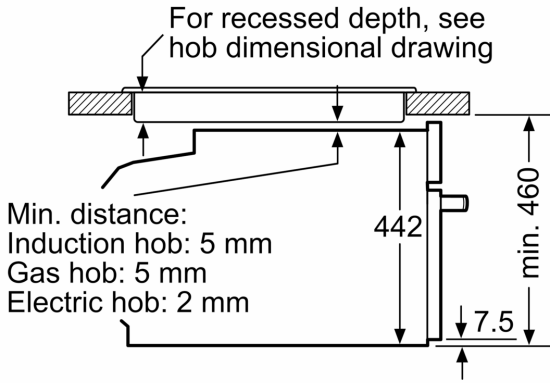

Technical information

- Power cord length 150 cm Cable length
- Nominal voltage: 220 - 240 V
- Total connected load electric: 3.6 KW

Performance/technical information

- Appliance dimension (hxwx): 455 mm x 594 mm x 548 mm
- Niche dimension (hxwx): 450 mm - 455 mm x 560 mm - 568 mm x 550 mm
- Please refer to the dimensions provided in the installation manual

**iQ700, Built-in compact oven with microwave function, 60 x 45 cm, Black
CM724G1B1B**

Dimensioned drawings

Dimensioned drawings

Installation with a hob.

measurements in mm

If the compact appliance will be installed underneath a hob, the following worktop thicknesses (including substructure if necessary) must be taken into account.