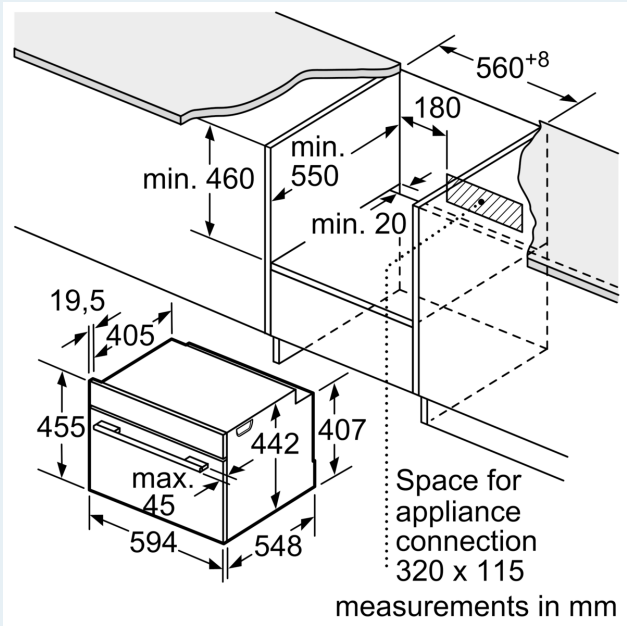

Features

Technical Data

Additional functions: Microwave combination oven
 Control panel: Electronic
 Dimensions: 455 x 594 x 548 mm
 Cavity dimensions: 237.0 x 480 x 392.0 mm
 Length of electrical supply cord: 150.0 cm
 Weight: 36.1 kg
 Gross weight: 38.4 kg
 EAN code: 4242003901175
 Max. microwave power: 900 W
 Connection Rating: 3600 W
 Fuse protection: 16 A
 Nominal power: 220-240 V
 Frequency: 50 Hz
 Plug type: no plug (electrical connection by electrician)
 Included accessories: 1 x combination grid, 1 x universal pan

Technical information

- Power cord length 150 cm Cable length
- Nominal voltage: 220 - 240 V
- Total connected load electric: 3.6 KW

Performance/technical information

- Appliance dimension (hxwx): 455 mm x 594 mm x 548 mm
- Niche dimension (hxwx): 450 mm - 455 mm x 560 mm - 568 mm x 550 mm
- Please refer to the dimensions provided in the installation manual

**iQ700, Built-in compact oven with microwave function, 60 x 45 cm, Black
CM724G1B1B**

Dimensioned drawings

Dimensioned drawings

Installation with a hob.

measurements in mm

If the compact appliance will be installed underneath a hob, the following worktop thicknesses (including substructure if necessary) must be taken into account.

Hob type	min. worktop thickness	
	fitted	flush
Induction hob	42 mm	43 mm
Full surface Induction hob	52 mm	53 mm
Gas hob	32 mm	43 mm
Electric hob	32 mm	35 mm