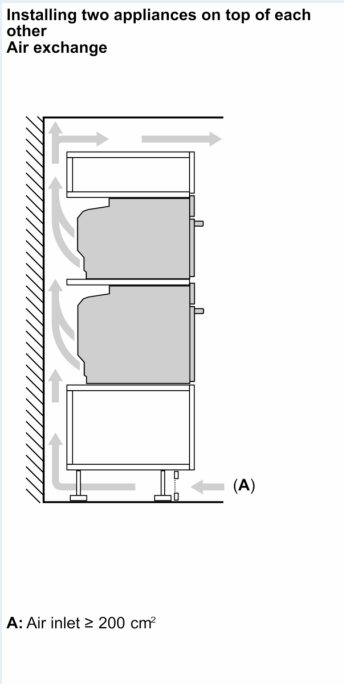

Accessories

- 1 x universal pan, 1 x combination grid

Features

- Heat reflective glass
- Triple glazed door with heat reflective glass glazed CoolTouch door
- Control panel lock
- Automatic safety switch off Residual heat indicator Start button Door contact switch

Technical information

- Power cord length 150 cm Cable length
- Nominal voltage: 220 - 240 V
- Total connected load electric: 3.6 KW

Performance/technical information

- Appliance dimension (hxwx): 455 mm x 594 mm x 548 mm
- Niche dimension (hxwx): 450 mm - 455 mm x 560 mm - 568 mm x 550 mm
- Please refer to the dimensions provided in the installation manual

**iQ700, Built-in compact oven with microwave function, 60 x 45 cm, Black
CM724G1B1B**

Dimensioned drawings

Dimensioned drawings

Installation with a hob.

measurements in mm

If the compact appliance will be installed underneath a hob, the following worktop thicknesses (including substructure if necessary) must be taken into account.

Hob type	min. worktop thickness	
	fitted	flush
Induction hob	42 mm	43 mm
Full surface Induction hob	52 mm	53 mm
Gas hob	32 mm	43 mm
Electric hob	32 mm	35 mm