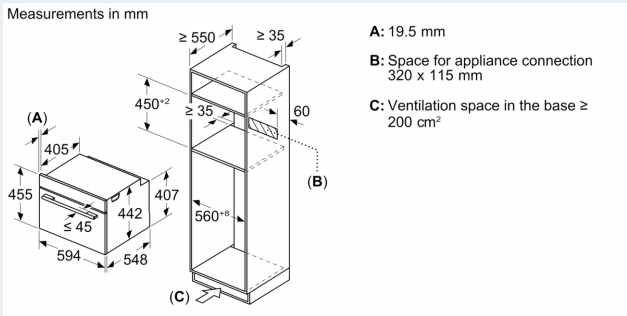

Technical information

- Power cord length 150 cm Cable length
- Nominal voltage: 220 - 240 V
- Total connected load electric: 3.6 KW

Performance/technical information

- Appliance dimension (hxwx): 455 mm x 594 mm x 548 mm
- Niche dimension (hxwx): 450 mm - 455 mm x 560 mm - 568 mm x 550 mm
- Please refer to the dimensions provided in the installation manual

**iQ700, Built-in compact oven with microwave function, 60 x 45 cm, Black
CM724G1B1B**

Dimensioned drawings

Dimensioned drawings

Installation with a hob.

measurements in mm

If the compact appliance will be installed underneath a hob, the following worktop thicknesses (including substructure if necessary) must be taken into account.