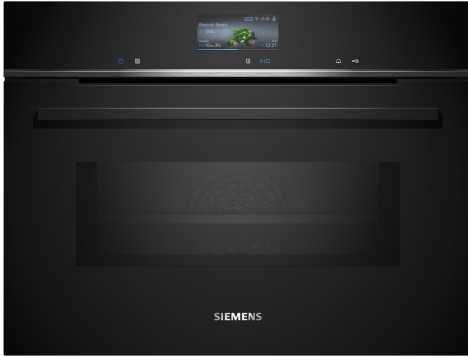

iQ700, Built-in compact oven with microwave function, 60 x 45 cm, Black CM736G1B1B

The intelligent varioSpeed microwave oven with Oven Assistant with Voice Control for intuitive programme setting.

- ✓ Oven Assistant with Voice Control: intuitively select the right programme.
- ✓ ecoClean: Cut down on oven cleaning
- ✓ humidClean Plus: softens dirt by vaporising soapy water. Making it easy to wipe away.
- ✓ Home Connect with Remote Control: unlock the full potential of your smart oven.
- ✓ 4D hotAir – Even heat distribution for excellent results on any level.

iQ700, Built-in compact oven with microwave function, 60 x 45 cm, Black CM736G1B1B

Features

Features

- Compact oven with microwave with 19 heating methods: conventional top & bottom heating, full width grill, half width grill, coolStart, bottom heat, low temperature cooking, keep warm, plate warming, Conventional heat gentle, Microwave, 4D Hot air, Conventional heat, Full width grill, Half width grill, Hot air grilling
- Max. Power: 900 W; 5 Microwave power settings (90 W, 180 W, 360 W, 600 W, boost) with Inverter (MW)
- Intelligent microwave inverter technology: For optimised results maximum output power will be regulated to 600 W when used in longer operation for gentler cooking.
- Temperature range 30 °C - 275 °C
- Cavity volume: 45 litres

Level independent telescopic rails

- 3 shelf positions

Design

- Touch control
- Cavity inner surface: enamel anthracite

Cleaning

- EcoClean Direct : back panel
- hydrolyse program

Programmes/functions

- Oven Assistant with Voice Control
- SE62
- Electronic oven clock timer
- Digital temperature display with proposal
- Actual temperature display Heating-up indicator
- Drop down oven door, softClose, softOpen
- cookControl Plus
- Fast preheat
- coolStart
- LED light, Light on/off when door opened/closed
- Integral cooling fan
- WLAN - Home connect enabled