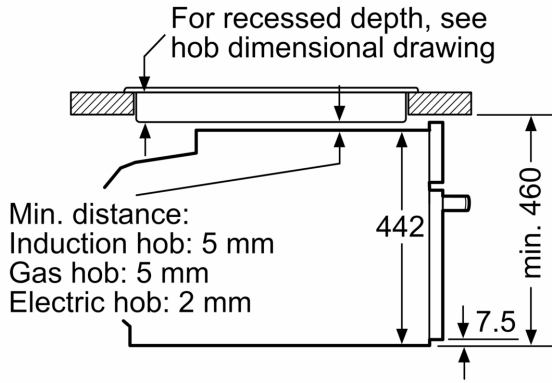

- Power cord length 150 cm Cable length
- Nominal voltage: 220 - 240 V
- Total connected load electric: 3.6 KW

Performance/technical information

- Appliance dimension (hxwx): 455 mm x 594 mm x 548 mm
- Niche dimension (hxwx): 450 mm - 455 mm x 560 mm - 568 mm x 550 mm
- Please refer to the dimensions provided in the installation manual
- Triple glazed door with heat reflective glass glazed CoolTouch door

**iQ700, Built-in compact oven with microwave function, 60 x 45 cm, Black
CM736G1B1B**

Dimensioned drawings

Measurements in mm

- A: 19.5 mm
- B: Space for appliance connection 320 x 115 mm
- C: Ventilation space in the base $\geq 200 \text{ cm}^2$

Installing two appliances on top of each other
Air exchange

A: Air inlet $\geq 200 \text{ cm}^2$

measurements in mm

Dimensioned drawings

Installation with a hob.

measurements in mm

If the compact appliance will be installed underneath a hob, the following worktop thicknesses (including substructure if necessary) must be taken into account.

Hob type	min. worktop thickness	
	fitted	flush
Induction hob	42 mm	43 mm
Full surface Induction hob	52 mm	53 mm
Gas hob	32 mm	43 mm
Electric hob	32 mm	35 mm