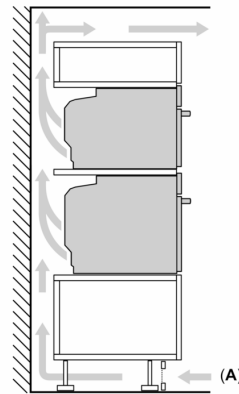

- Power cord length 150 cm Cable length
- Nominal voltage: 220 - 240 V
- Total connected load electric: 3.6 KW

Performance/technical information

- Appliance dimension (hxwx): 455 mm x 594 mm x 548 mm
- Niche dimension (hxwx): 450 mm - 455 mm x 560 mm - 568 mm x 550 mm
- Please refer to the dimensions provided in the installation manual
- Triple glazed door with heat reflective glass glazed CoolTouch door

**iQ700, Built-in compact oven with microwave function, 60 x 45 cm, Black
CM736G1B1B**

Dimensioned drawings

Measurements in mm

- A: 19.5 mm
- B: Space for appliance connection 320 x 115 mm
- C: Ventilation space in the base $\geq 200 \text{ cm}^2$

Installing two appliances on top of each other
Air exchange

A: Air inlet $\geq 200 \text{ cm}^2$

measurements in mm

Dimensioned drawings

Installation with a hob.

measurements in mm

If the compact appliance will be installed underneath a hob, the following worktop thicknesses (including substructure if necessary) must be taken into account.

Hob type	min. worktop thickness	
	fitted	flush
Induction hob	42 mm	43 mm
Full surface Induction hob	52 mm	53 mm
Gas hob	32 mm	43 mm
Electric hob	32 mm	35 mm