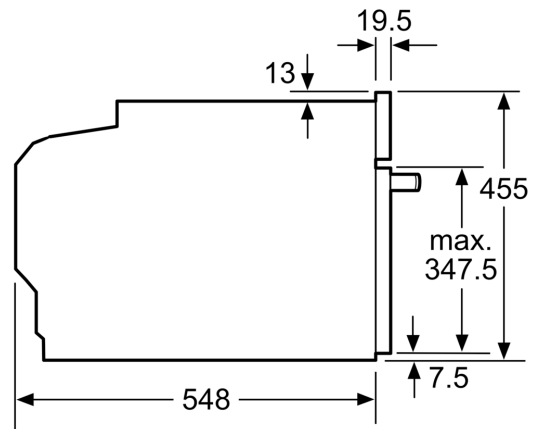

- Power cord length 150 cm Cable length
- Nominal voltage: 220 - 240 V
- Total connected load electric: 3.6 KW

Performance/technical information

- Appliance dimension (hxwx): 455 mm x 594 mm x 548 mm
- Niche dimension (hxwx): 450 mm - 455 mm x 560 mm - 568 mm x 550 mm
- Please refer to the dimensions provided in the installation manual
- Triple glazed door with heat reflective glass glazed CoolTouch door

**iQ700, Built-in compact oven with microwave function, 60 x 45 cm, Black
CM736G1B1B**

Dimensioned drawings

Measurements in mm

- A: 19.5 mm
- B: Space for appliance connection 320 x 115 mm
- C: Ventilation space in the base $\geq 200 \text{ cm}^2$

Installing two appliances on top of each other
Air exchange

A: Air inlet $\geq 200 \text{ cm}^2$

measurements in mm

Dimensioned drawings

Installation with a hob.

measurements in mm

If the compact appliance will be installed underneath a hob, the following worktop thicknesses (including substructure if necessary) must be taken into account.

Hob type	min. worktop thickness	
	fitted	flush
Induction hob	42 mm	43 mm
Full surface Induction hob	52 mm	53 mm
Gas hob	32 mm	43 mm
Electric hob	32 mm	35 mm