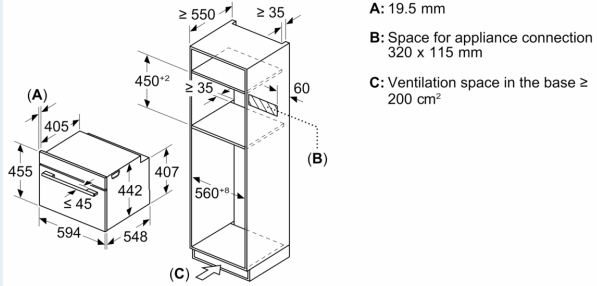

- Power cord length 150 cm Cable length
- Nominal voltage: 220 - 240 V
- Total connected load electric: 3.6 KW

Performance/technical information

- Appliance dimension (hxwx): 455 mm x 594 mm x 548 mm
- Niche dimension (hxwx): 450 mm - 455 mm x 560 mm - 568 mm x 550 mm
- Please refer to the dimensions provided in the installation manual
- Triple glazed door with heat reflective glass glazed CoolTouch door

**iQ700, Built-in compact oven with microwave function, 60 x 45 cm, Black
CM736G1B1B**

Dimensioned drawings

Measurements in mm

- A: 19.5 mm
- B: Space for appliance connection 320 x 115 mm
- C: Ventilation space in the base $\geq 200 \text{ cm}^2$