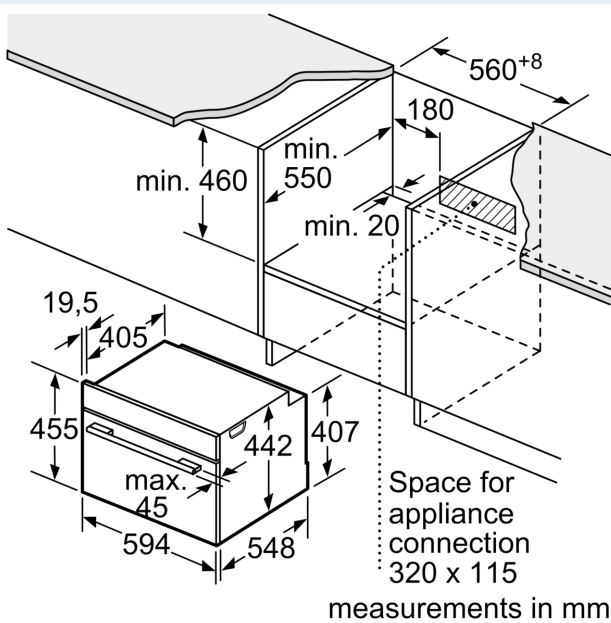

- Power cord length 150 cm Cable length
- Nominal voltage: 220 - 240 V
- Total connected load electric: 3.6 KW

Performance/technical information

- Appliance dimension (hxwx): 455 mm x 594 mm x 548 mm
- Niche dimension (hxwx): 450 mm - 455 mm x 560 mm - 568 mm x 550 mm
- Please refer to the dimensions provided in the installation manual
- Triple glazed door with heat reflective glass glazed CoolTouch door

**iQ700, Built-in compact oven with microwave function, 60 x 45 cm, Black
CM736G1B1B**

Dimensioned drawings

Measurements in mm

- A: 19.5 mm
- B: Space for appliance connection 320 x 115 mm
- C: Ventilation space in the base $\geq 200 \text{ cm}^2$

Installing two appliances on top of each other
Air exchange

A: Air inlet $\geq 200 \text{ cm}^2$

measurements in mm

Dimensioned drawings

Installation with a hob.

measurements in mm

If the compact appliance will be installed underneath a hob, the following worktop thicknesses (including substructure if necessary) must be taken into account.

Hob type	min. worktop thickness	
	fitted	flush
Induction hob	42 mm	43 mm
Full surface Induction hob	52 mm	53 mm
Gas hob	32 mm	43 mm
Electric hob	32 mm	35 mm