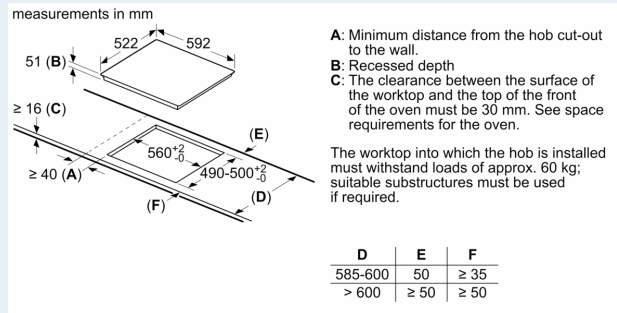

Installation

- Dimensions of the product (HxWxD mm): 51 x 592 x 522
- Required niche size for installation (HxWxD mm) : 51 x 560 x (490 - 500)
- Min. worktop thickness: 16 mm
- Connected load: 3.7 KW
- Connection current management (20, 16, 13, 10 Amps options): limit the maximum power if needed (depends on fuse protection of electric installation).
- Power cord 1.1 m UK 3 pin plug: plug and play, no electrician required for installation.
- This hob is equipped with a UK 3 pin plug for an easy plug & play installation. The plug limits the maximum power output to 3.7 KW. For higher power output, please select a hob without plug and ensure installation is carried out by a qualified electrician.

**iQ100, Induction hob, 60 cm,
Black,
EU61RAGA5B**

Dimensioned drawings

①
Ventilation gap must
be present

All measurements in mm

Measurements in mm