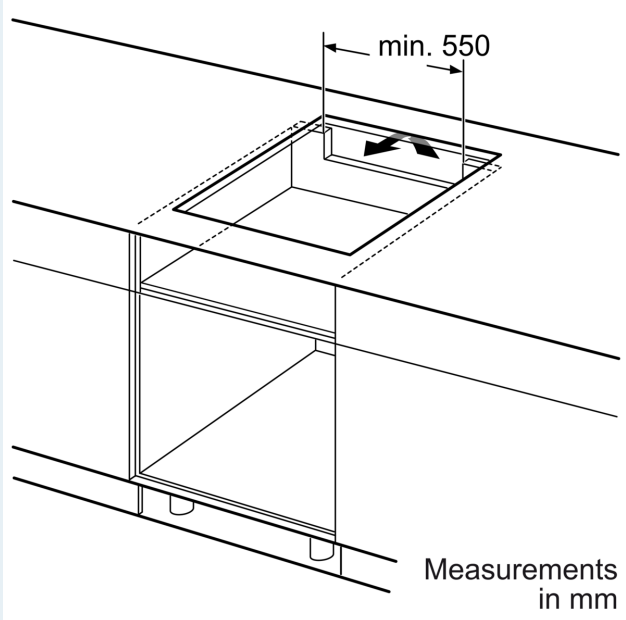

Features

Technical Data

Product name/family: Cooking zone ceramic
 Design: Built-in
 Source of energy: Electric
 Number of cooking zones: 4
 Min. required niche size for installation (HxWxD):51 x 560-560 x 490-500 mm
 Width of the appliance: 592 mm
 Dimensions: 51 x 592 x 522 mm
 Dimensions of the packed product (HxWxD): ... 126 x 753 x 608 mm
 Weight: 9.3 kg
 Gross weight: 11.5 kg
 Residual heat indicator: Separate
 Location of control panel: Front
 Basic surface material: Ceramic
 Color of surface: Black
 Length of electrical supply cord: 110.0 cm
 EAN code: 4242003899779
 Nominal power: 220-240 V
 Frequency: 50; 60 Hz

Features

Flexibility of cooking zones

- 60 cm: space for 4 pots or pans.
- Cooking zone front left: 145 mm, 1.4 KW
- Cooking zone rear left: 180 mm, 1.8 KW (max. power 3.1 KW)
- Cooking zone rear right: 145 mm, 1.4 KW
- Cooking zone front right: 180 mm, 1.8 KW

Installation

- Dimensions of the product (HxWxD mm): 51 x 592 x 522
- Required niche size for installation (HxWxD mm) : 51 x 560 x (490 - 500)
- Min. worktop thickness: 16 mm
- Connected load: 3.7 KW
- Connection current management (20, 16, 13, 10 Amps options): limit the maximum power if needed (depends on fuse protection of electric installation).
- Power cord 1.1 m UK 3 pin plug: plug and play, no electrician required for installation.
- This hob is equipped with a UK 3 pin plug for an easy plug & play installation. The plug limits the maximum power output to 3.7 KW. For higher power output, please select a hob without plug and ensure installation is carried out by a qualified electrician.

**iQ100, Induction hob, 60 cm,
Black,
EU61RAGA5B**

Dimensioned drawings

①
Ventilation gap must
be present

All measurements in mm

Measurements in mm