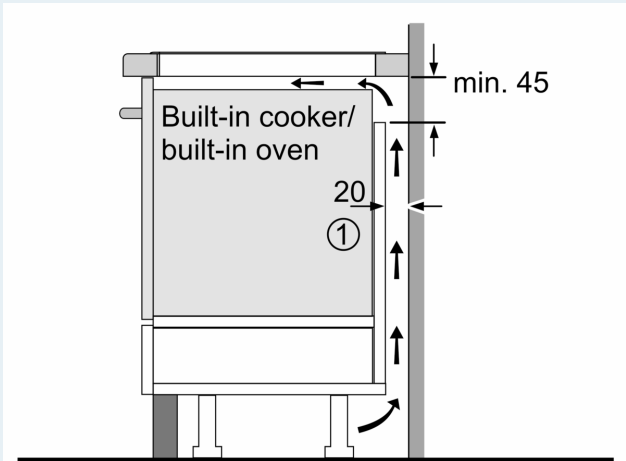

Features

Technical Data

Product name/family: Cooking zone ceramic
 Design: Built-in
 Source of energy: Electric
 Number of cooking zones: 4
 Min. required niche size for installation (HxWxD):51 x 560-560 x 490-500 mm
 Width of the appliance: 592 mm
 Dimensions: 51 x 592 x 522 mm
 Dimensions of the packed product (HxWxD): ... 126 x 753 x 608 mm
 Weight: 9.3 kg
 Gross weight: 11.5 kg
 Residual heat indicator: Separate
 Location of control panel: Front
 Basic surface material: Ceramic
 Color of surface: Black
 Length of electrical supply cord: 110.0 cm
 EAN code: 4242003899779
 Nominal power: 220-240 V
 Frequency: 50; 60 Hz

Design

- frameless design

Safety

- Control panel lock: prevent unintended activation of the hob.
- Main on/off switch: switch off all cooking zones at the touch of a button.
- Automatic safety switch off: for safety reasons, heating stops after a preset time if not used (possible to customise).

Installation

- Dimensions of the product (HxWxD mm): 51 x 592 x 522
- Required niche size for installation (HxWxD mm) : 51 x 560 x (490 - 500)
- Min. worktop thickness: 16 mm
- Connected load: 3.7 KW
- Connection current management (20, 16, 13, 10 Amps options): limit the maximum power if needed (depends on fuse protection of electric installation).
- Power cord 1.1 m UK 3 pin plug: plug and play, no electrician required for installation.
- This hob is equipped with a UK 3 pin plug for an easy plug & play installation. The plug limits the maximum power output to 3.7 KW. For higher power output, please select a hob without plug and ensure installation is carried out by a qualified electrician.

**iQ100, Induction hob, 60 cm,
Black,
EU61RAGA5B**

Dimensioned drawings

①
Ventilation gap must
be present

All measurements in mm

Measurements in mm