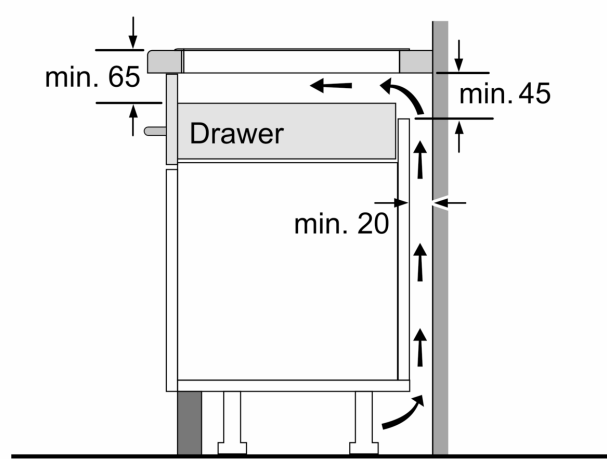

Features

Technical Data

Product name/family: Cooking zone ceramic
 Design: Built-in
 Source of energy: Electric
 Number of cooking zones: 4
 Min. required niche size for installation (HxWxD):51 x 560-560 x 490-500 mm
 Width of the appliance: 592 mm
 Dimensions: 51 x 592 x 522 mm
 Dimensions of the packed product (HxWxD): ... 126 x 753 x 608 mm
 Weight: 9.3 kg
 Gross weight: 11.5 kg
 Residual heat indicator: Separate
 Location of control panel: Front
 Basic surface material: Ceramic
 Color of surface: Black
 Length of electrical supply cord: 110.0 cm
 EAN code: 4242003899779
 Nominal power: 220-240 V
 Frequency: 50; 60 Hz

Installation

- Dimensions of the product (HxWxD mm): 51 x 592 x 522
- Required niche size for installation (HxWxD mm) : 51 x 560 x (490 - 500)
- Min. worktop thickness: 16 mm
- Connected load: 3.7 KW
- Connection current management (20, 16, 13, 10 Amps options): limit the maximum power if needed (depends on fuse protection of electric installation).
- Power cord 1.1 m UK 3 pin plug: plug and play, no electrician required for installation.
- This hob is equipped with a UK 3 pin plug for an easy plug & play installation. The plug limits the maximum power output to 3.7 KW. For higher power output, please select a hob without plug and ensure installation is carried out by a qualified electrician.

**iQ100, Induction hob, 60 cm,
Black,
EU61RAGA5B**

Dimensioned drawings

①
Ventilation gap must
be present

All measurements in mm

Measurements in mm