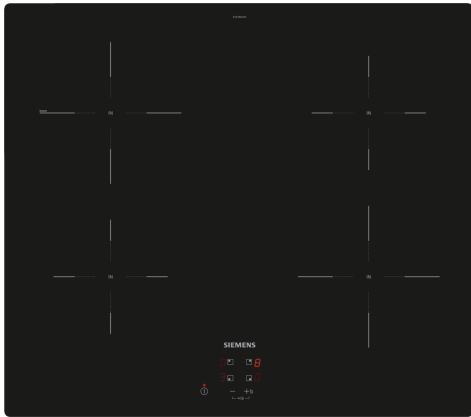

iQ100, Induction hob, 60 cm, Black, EU61RAGA5B

The induction cooktop – faster, safer, cleaner, more efficient cooking.

- ✓ touchControl makes the control of your cooktop especially convenient, just by the touch of a finger.
- ✓ powerBoost – Increases the power of an induction zone by up to 50%.
- ✓ The child safety lock safely prevents unintentional switch-on.
- ✓ Faster, cleaner and safer cooking - powerInduction.

Features

Technical Data

Product name/family: Cooking zone ceramic
 Design: Built-in
 Source of energy: Electric
 Number of cooking zones: 4
 Min. required niche size for installation (HxWxD):51 x 560-560 x 490-500 mm
 Width of the appliance: 592 mm
 Dimensions: 51 x 592 x 522 mm
 Dimensions of the packed product (HxWxD): ... 126 x 753 x 608 mm
 Weight: 9.3 kg
 Gross weight: 11.5 kg
 Residual heat indicator: Separate
 Location of control panel: Front
 Basic surface material: Ceramic
 Color of surface: Black
 Length of electrical supply cord: 110.0 cm
 EAN code: 4242003899779
 Nominal power: 220-240 V
 Frequency: 50; 60 Hz

Features

Flexibility of cooking zones

- 60 cm: space for 4 pots or pans.
- Cooking zone front left: 145 mm, 1.4 KW
- Cooking zone rear left: 180 mm, 1.8 KW (max. power 3.1 KW)
- Cooking zone rear right: 145 mm, 1.4 KW
- Cooking zone front right: 180 mm, 1.8 KW