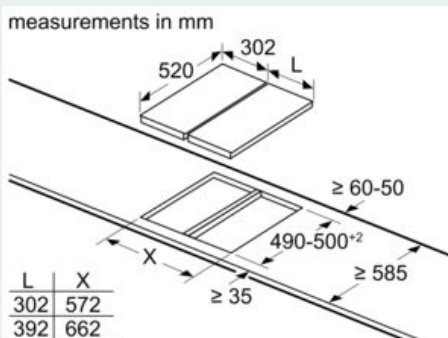

Installation

- Dimensions of the product (HxWxD mm): 51 x 302 x 520
- Required niche size for installation (HxWxD mm) : 51 x 270 x (490 - 500)
- Min. worktop thickness: 16 mm
- Connected load: 3.7 KW

- Connection current management (20, 16, 13, 10 Amps options): limit the maximum power if needed (depends on fuse protection of electric installation).
- Power cord: 1.1 m, Cable included

iQ700, Flex induction cooktop, 30 cm, Black, EX375FXB1E

Dimensioned drawings

measurements in mm
 Domino combination options with corresponding appliance and cut-out dimensions

Width category:	30	40	60	70	80	90
Appliance width:	302	392	602	710	812	912
	A	B	C	D	L	X
2x30	302	302	-	-	604	572
1x30, 1x40	302	392	-	-	694	662
1x30, 1x60	302	602	-	-	904	872
1x30, 1x70*	302	710	-	-	1012	980
1x30, 1x80	302	812	-	-	1114	1082
1x30, 1x90	302	912	-	-	1214	1182
2x40	392	392	-	-	784	752
1x40, 1x60	392	602	-	-	994	962
1x40, 1x70*	392	710	-	-	1102	1070
1x40, 1x80	392	812	-	-	1204	1172
1x40, 1x90	392	912	-	-	1304	1272
3x30	302	302	302	-	906	874
2x30, 1x40	302	302	392	-	996	964
2x30, 1x60	302	302	602	-	1206	1174
2x30, 1x70*	302	302	710	-	1314	1282
2x30, 1x80	302	302	812	-	1416	1384
2x30, 1x90	302	302	912	-	1516	1484
1x30, 2x40	302	392	392	-	1086	1054
1x30, 1x40, 1x60	302	392	602	-	1296	1264
1x30, 1x40, 1x70*	302	392	710	-	1404	1372
1x30, 1x40, 1x80	302	392	812	-	1506	1474
1x30, 1x40, 1x90	302	392	912	-	1606	1574
3x40	392	392	392	-	1176	1144
2x40, 1x60	392	392	602	-	1386	1354
4x30	302	302	302	302	1208	1176
3x30, 1x40	302	302	302	392	1298	1266
2x30, 2x40	302	302	392	392	1388	1356
1x30, 3x40	302	392	392	392	1478	1446

iQ700, Flex induction cooktop, 30 cm, Black, EX375FXB1E

Dimensioned drawings

When installing a Domino unit right next to a hob, an assembly kit (HZ394301) is required.

When installing two or more Domino units side-by-side, one or more assembly kits are required (2 units = 1 assembly kit, 3 units = 2 assembly kits, etc.).