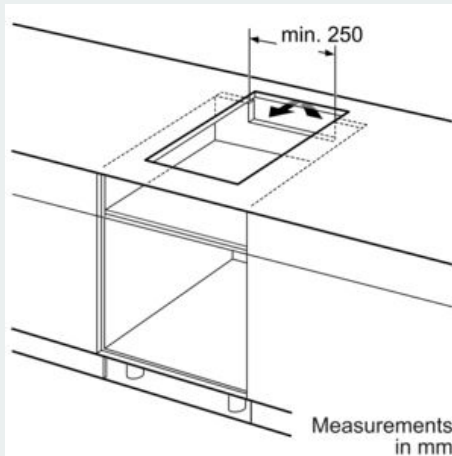

Dimensions of the packed product (HxWxD) : 126 x 383 x 597 mm

Net weight : 7.5 kg

Net weight : 7.5 kg

Gross weight : 8.7 kg

Gross weight : 8.7 kg

Residual heat indicator : Separate

Residual heat indicator : Separate

Installation

- Dimensions of the product (HxWxD mm): 51 x 302 x 520
- Required niche size for installation (HxWxD mm) : 51 x 270 x (490 - 500)
- Min. worktop thickness: 16 mm
- Connected load: 3.7 KW

- Connection current management (20, 16, 13, 10 Amps options): limit the maximum power if needed (depends on fuse protection of electric installation).
- Power cord: 1.1 m, Cable included

iQ700, Flex induction cooktop, 30 cm, Black, EX375FXB1E

Dimensioned drawings

measurements in mm
 Domino combination options with corresponding appliance and cut-out dimensions

Width category:	30	40	60	70	80	90
Appliance width:	302	392	602	710	812	912
	A	B	C	D	L	X
2x30	302	302	-	-	604	572
1x30, 1x40	302	392	-	-	694	662
1x30, 1x60	302	602	-	-	904	872
1x30, 1x70*	302	710	-	-	1012	980
1x30, 1x80	302	812	-	-	1114	1082
1x30, 1x90	302	912	-	-	1214	1182
2x40	392	392	-	-	784	752
1x40, 1x60	392	602	-	-	994	962
1x40, 1x70*	392	710	-	-	1102	1070
1x40, 1x80	392	812	-	-	1204	1172
1x40, 1x90	392	912	-	-	1304	1272
3x30	302	302	302	-	906	874
2x30, 1x40	302	302	392	-	996	964
2x30, 1x60	302	302	602	-	1206	1174
2x30, 1x70*	302	302	710	-	1314	1282
2x30, 1x80	302	302	812	-	1416	1384
2x30, 1x90	302	302	912	-	1516	1484
1x30, 2x40	302	392	392	-	1086	1054
1x30, 1x40, 1x60	302	392	602	-	1296	1264
1x30, 1x40, 1x70*	302	392	710	-	1404	1372
1x30, 1x40, 1x80	302	392	812	-	1506	1474
1x30, 1x40, 1x90	302	392	912	-	1606	1574
3x40	392	392	392	-	1176	1144
2x40, 1x60	392	392	602	-	1386	1354
4x30	302	302	302	302	1208	1176
3x30, 1x40	302	302	302	392	1298	1266
2x30, 2x40	302	302	392	392	1388	1356
1x30, 3x40	302	392	392	392	1478	1446