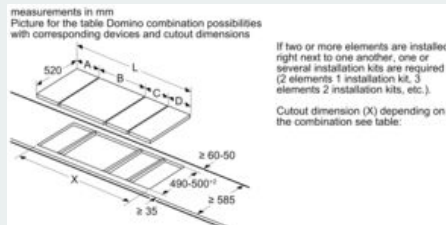

Installation

- Dimensions of the product (HxWxD mm): 51 x 302 x 520
- Required niche size for installation (HxWxD mm) : 51 x 270 x (490 - 500)
- Min. worktop thickness: 16 mm
- Connected load: 3.7 KW

- Connection current management (20, 16, 13, 10 Amps options): limit the maximum power if needed (depends on fuse protection of electric installation).
- Power cord: 1.1 m, Cable included

iQ700, Flex induction cooktop, 30 cm, Black, EX375FXB1E

Dimensioned drawings

measurements in mm
 Domino combination options with corresponding appliance and cut-out dimensions

Width category:	30	40	60	70	80	90
Appliance width:	302	392	602	710	812	912
	A	B	C	D	L	X
2x30	302	302	-	-	604	572
1x30, 1x40	302	392	-	-	694	662
1x30, 1x60	302	602	-	-	904	872
1x30, 1x70*	302	710	-	-	1012	980
1x30, 1x80	302	812	-	-	1114	1082
1x30, 1x90	302	912	-	-	1214	1182
2x40	392	392	-	-	784	752
1x40, 1x60	392	602	-	-	994	962
1x40, 1x70*	392	710	-	-	1102	1070
1x40, 1x80	392	812	-	-	1204	1172
1x40, 1x90	392	912	-	-	1304	1272
3x30	302	302	302	-	906	874
2x30, 1x40	302	302	392	-	996	964
2x30, 1x60	302	302	602	-	1206	1174
2x30, 1x70*	302	302	710	-	1314	1282
2x30, 1x80	302	302	812	-	1416	1384
2x30, 1x90	302	302	912	-	1516	1484
1x30, 2x40	302	392	392	-	1086	1054
1x30, 1x40, 1x60	302	392	602	-	1296	1264
1x30, 1x40, 1x70*	302	392	710	-	1404	1372
1x30, 1x40, 1x80	302	392	812	-	1506	1474
1x30, 1x40, 1x90	302	392	912	-	1606	1574
3x40	392	392	392	-	1176	1144
2x40, 1x60	392	392	602	-	1386	1354
4x30	302	302	302	302	1208	1176
3x30, 1x40	302	302	302	392	1298	1266
2x30, 2x40	302	302	392	392	1388	1356
1x30, 3x40	302	392	392	392	1478	1446

iQ700, Flex induction cooktop, 30 cm, Black, EX375FXB1E

Dimensioned drawings

When installing a Domino unit right next to a hob, an assembly kit (HZ394301) is required.

When installing two or more Domino units side-by-side, one or more assembly kits are required (2 units = 1 assembly kit, 3 units = 2 assembly kits, etc.).