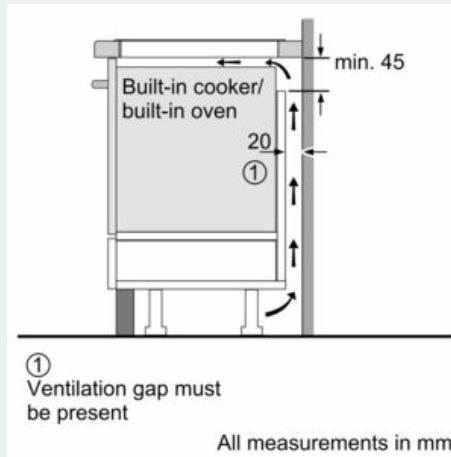

iQ700, Flex induction cooktop, 30 cm, Black, EX375FXB1E

Dimensioned drawings