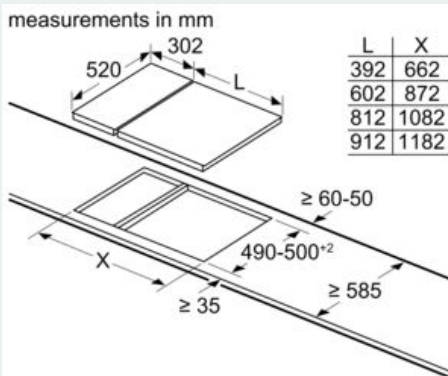

iQ700, Flex induction cooktop, 30 cm, Black, EX375FXB1E

Dimensioned drawings

When installing a Domino unit right next to a hob, an assembly kit (HZ394301) is required.