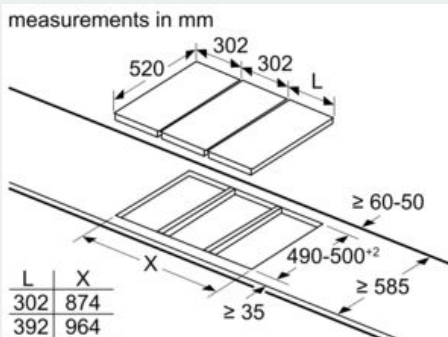

Installation

- Dimensions of the product (HxWxD mm): 51 x 302 x 520
- Required niche size for installation (HxWxD mm) : 51 x 270 x (490 - 500)
- Min. worktop thickness: 16 mm
- Connected load: 3.7 KW

- Connection current management (20, 16, 13, 10 Amps options): limit the maximum power if needed (depends on fuse protection of electric installation).
- Power cord: 1.1 m, Cable included

iQ700, Flex induction cooktop, 30 cm, Black, EX375FXB1E

Dimensioned drawings

measurements in mm
 Domino combination options with corresponding appliance and cut-out dimensions

Width category:	30	40	60	70	80	90
Appliance width:	302	392	602	710	812	912
	A	B	C	D	L	X
2x30	302	302	-	-	604	572
1x30, 1x40	302	392	-	-	694	662
1x30, 1x60	302	602	-	-	904	872
1x30, 1x70*	302	710	-	-	1012	980
1x30, 1x80	302	812	-	-	1114	1082
1x30, 1x90	302	912	-	-	1214	1182
2x40	392	392	-	-	784	752
1x40, 1x60	392	602	-	-	994	962
1x40, 1x70*	392	710	-	-	1102	1070
1x40, 1x80	392	812	-	-	1204	1172
1x40, 1x90	392	912	-	-	1304	1272
3x30	302	302	302	-	906	874
2x30, 1x40	302	302	392	-	996	964
2x30, 1x60	302	302	602	-	1206	1174
2x30, 1x70*	302	302	710	-	1314	1282
2x30, 1x80	302	302	812	-	1416	1384
2x30, 1x90	302	302	912	-	1516	1484
1x30, 2x40	302	392	392	-	1086	1054
1x30, 1x40, 1x60	302	392	602	-	1296	1264
1x30, 1x40, 1x70*	302	392	710	-	1404	1372
1x30, 1x40, 1x80	302	392	812	-	1506	1474
1x30, 1x40, 1x90	302	392	912	-	1606	1574
3x40	392	392	392	-	1176	1144
2x40, 1x60	392	392	602	-	1386	1354
4x30	302	302	302	302	1208	1176
3x30, 1x40	302	302	302	392	1298	1266
2x30, 2x40	302	302	392	392	1388	1356
1x30, 3x40	302	392	392	392	1478	1446

iQ700, Flex induction cooktop, 30 cm, Black, EX375FXB1E

Dimensioned drawings

When installing a Domino unit right next to a hob, an assembly kit (HZ394301) is required.

When installing two or more Domino units side-by-side, one or more assembly kits are required (2 units = 1 assembly kit, 3 units = 2 assembly kits, etc.).