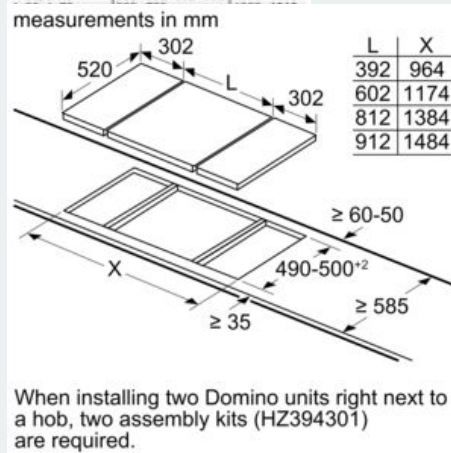

Dimensions of the packed product (HxWxD) : 126 x 383 x 597 mm

Net weight : 7.5 kg

Net weight : 7.5 kg

Gross weight : 8.7 kg

Gross weight : 8.7 kg

Residual heat indicator : Separate

Residual heat indicator : Separate

Installation

- Dimensions of the product (HxWxD mm): 51 x 302 x 520
- Required niche size for installation (HxWxD mm) : 51 x 270 x (490 - 500)
- Min. worktop thickness: 16 mm
- Connected load: 3.7 KW

- Connection current management (20, 16, 13, 10 Amps options): limit the maximum power if needed (depends on fuse protection of electric installation).
- Power cord: 1.1 m, Cable included

iQ700, Flex induction cooktop, 30 cm, Black, EX375FXB1E

Dimensioned drawings

measurements in mm
 Domino combination options with corresponding appliance and cut-out dimensions

Width category:	30	40	60	70	80	90
Appliance width:	302	392	602	710	812	912
	A	B	C	D	L	X
2x30	302	302	-	-	604	572
1x30, 1x40	302	392	-	-	694	662
1x30, 1x60	302	602	-	-	904	872
1x30, 1x70*	302	710	-	-	1012	980
1x30, 1x80	302	812	-	-	1114	1082
1x30, 1x90	302	912	-	-	1214	1182
2x40	392	392	-	-	784	752
1x40, 1x60	392	602	-	-	994	962
1x40, 1x70*	392	710	-	-	1102	1070
1x40, 1x80	392	812	-	-	1204	1172
1x40, 1x90	392	912	-	-	1304	1272
3x30	302	302	302	-	906	874
2x30, 1x40	302	302	392	-	996	964
2x30, 1x60	302	302	602	-	1206	1174
2x30, 1x70*	302	302	710	-	1314	1282
2x30, 1x80	302	302	812	-	1416	1384
2x30, 1x90	302	302	912	-	1516	1484
1x30, 2x40	302	392	392	-	1086	1054
1x30, 1x40, 1x60	302	392	602	-	1296	1264
1x30, 1x40, 1x70*	302	392	710	-	1404	1372
1x30, 1x40, 1x80	302	392	812	-	1506	1474
1x30, 1x40, 1x90	302	392	912	-	1606	1574
3x40	392	392	392	-	1176	1144
2x40, 1x60	392	392	602	-	1386	1354
4x30	302	302	302	302	1208	1176
3x30, 1x40	302	302	302	392	1298	1266
2x30, 2x40	302	302	392	392	1388	1356
1x30, 3x40	302	392	392	392	1478	1446