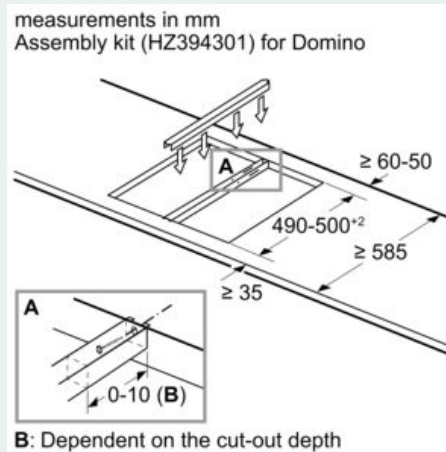

Installation

- Dimensions of the product (HxWxD mm): 51 x 302 x 520
- Required niche size for installation (HxWxD mm) : 51 x 270 x (490 - 500)
- Min. worktop thickness: 16 mm
- Connected load: 3.7 KW

- Connection current management (20, 16, 13, 10 Amps options): limit the maximum power if needed (depends on fuse protection of electric installation).
- Power cord: 1.1 m, Cable included

iQ700, Flex induction cooktop, 30 cm, Black, EX375FXB1E

Dimensioned drawings

measurements in mm
 Domino combination options with corresponding appliance and cut-out dimensions

Width category:	30	40	60	70	80	90
Appliance width:	302	392	602	710	812	912
	A	B	C	D	L	X
2x30	302	302	-	-	604	572
1x30, 1x40	302	392	-	-	694	662
1x30, 1x60	302	602	-	-	904	872
1x30, 1x70*	302	710	-	-	1012	980
1x30, 1x80	302	812	-	-	1114	1082
1x30, 1x90	302	912	-	-	1214	1182
2x40	392	392	-	-	784	752
1x40, 1x60	392	602	-	-	994	962
1x40, 1x70*	392	710	-	-	1102	1070
1x40, 1x80	392	812	-	-	1204	1172
1x40, 1x90	392	912	-	-	1304	1272
3x30	302	302	302	-	906	874
2x30, 1x40	302	302	392	-	996	964
2x30, 1x60	302	302	602	-	1206	1174
2x30, 1x70*	302	302	710	-	1314	1282
2x30, 1x80	302	302	812	-	1416	1384
2x30, 1x90	302	302	912	-	1516	1484
1x30, 2x40	302	392	392	-	1086	1054
1x30, 1x40, 1x60	302	392	602	-	1296	1264
1x30, 1x40, 1x70*	302	392	710	-	1404	1372
1x30, 1x40, 1x80	302	392	812	-	1506	1474
1x30, 1x40, 1x90	302	392	912	-	1606	1574
3x40	392	392	392	-	1176	1144
2x40, 1x60	392	392	602	-	1386	1354
4x30	302	302	302	302	1208	1176
3x30, 1x40	302	302	302	392	1298	1266
2x30, 2x40	302	302	392	392	1388	1356
1x30, 3x40	302	392	392	392	1478	1446

iQ700, Flex induction cooktop, 30 cm, Black, EX375FXB1E

Dimensioned drawings

When installing a Domino unit right next to a hob, an assembly kit (HZ394301) is required.

When installing two or more Domino units side-by-side, one or more assembly kits are required (2 units = 1 assembly kit, 3 units = 2 assembly kits, etc.).