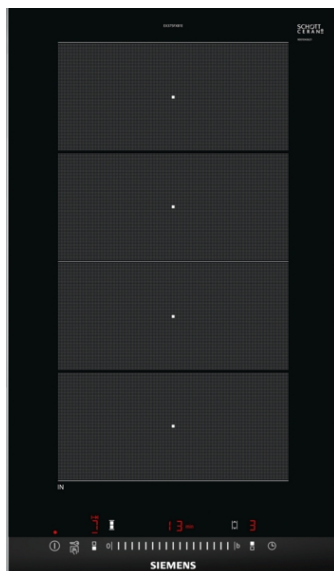

iQ700, Flex induction cooktop, 30 cm, Black, EX375FXB1E

Siemens flexInduction cooktop is designed for greater flexibility when cooking

- ✓ The 30 cm wide cooktop is ideal for combining with other Domino or faceted design cooktops.
- ✓ flexInduction – Smart cooking zone that adapts to your cookware.
- ✓ The touchSlider allows the hob temperature to be controlled by entering it directly or by moving the slider with a single finger.
- ✓ powerMove Plus enables intuitive control thanks to three heating zones with different temperatures, just by moving the pan
- ✓ powerBoost – Increases the power of an induction zone by up to 50%.

Features

Technical Data

Product name/family : Vario/Domino cooking zone cera

Product name/family : Vario/Domino cooking zone cera

Construction type : Built-in

Construction type : Built-in

Energy input : Electric