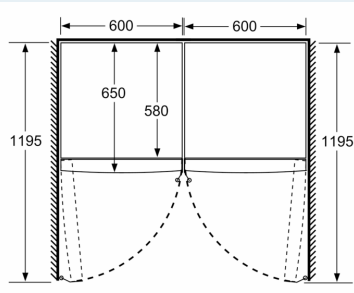

- Dimensions: 186 cm H x 60 cm W x 65 cm D

Key features - Fridge section

- Left hinged, door reversible
- Height adjustable front feet
- Door opening: No side clearance needed at all. Full access to all drawers, door opening angle 90°.
- Transportation handles
- Connection value 90 W
- 220 - 240 V

iQ500, free-standing fridge, 186 x 60 cm, Black stainless steel KS36VAXEP

Dimensioned drawings

	a	b	c	d	e	f
KSW36, GSD36	187					
KSV36, KSF36, GSN36, GSV36	186					
KSV33, GSN33, GSV33	176	60	65	58	60	119.5
KSV29, GSN29, GSV29	161					
GSV24	146					
GSN51	161					
GSN54	176	70	78	70	70	142
GSN58	191					

- a Height
- b Width
- c Depth with closed door w/o handle and w/o distance part
- d Depth of cabinet w/o distance part
- e Width with open door w/o handle
- f Depth with open door w/o handle w/o distance part

measurements in cm

measurements in mm

measurements in mm