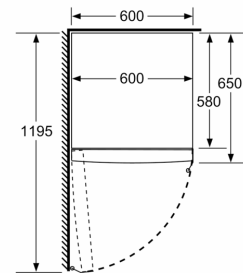

- Dimensions: 186 cm H x 60 cm W x 65 cm D

Key features - Fridge section

- Left hinged, door reversible
- Height adjustable front feet
- Door opening: No side clearance needed at all. Full access to all drawers, door opening angle 90°.
- Transportation handles
- Connection value 90 W
- 220 - 240 V

iQ500, free-standing fridge, 186 x 60 cm, Black stainless steel KS36VAXEP

Dimensioned drawings

	a	b	c	d	e	f
KSW36, GSD36	187					
KSV36, KSF36, GSN36, GSV36	186					
KSV33, GSN33, GSV33	176	60	65	58	60	119.5
KSV29, GSN29, GSV29	161					
GSV24	146					
GSN51	161					
GSN54	176	70	78	70	70	142
GSN58	191					

- a Height
- b Width
- c Depth with closed door w/o handle and w/o distance part
- d Depth of cabinet w/o distance part
- e Width with open door w/o handle
- f Depth with open door w/o handle w/o distance part

measurements in cm

measurements in mm

measurements in mm