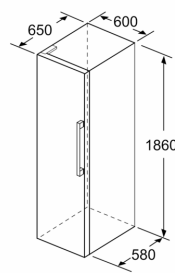

iQ500, free-standing fridge, 186 x 60 cm, Black stainless steel KS36VAXEP

Dimensioned drawings

	a	b	c	d	e	f
KSW36, GSD36	187					
KSV36, KSF36, GSN36, GSV36	186					
KSV33, GSN33, GSV33	176	60	65	58	60	119.5
KSV29, GSN29, GSV29	161					
GSV24	146					
GSN51	161					
GSN54	176	70	78	70	70	142
GSN58	191					

- a Height
- b Width
- c Depth with closed door w/o handle and w/o distance part
- d Depth of cabinet w/o distance part
- e Width with open door w/o handle
- f Depth with open door w/o handle w/o distance part

measurements in cm

measurements in mm