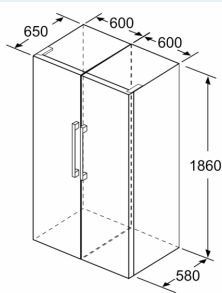

measurements in mm