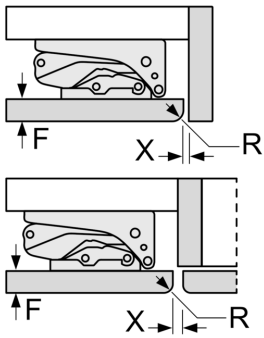

Dimension and installation

- Niche Dimensions: 82 cm H x 60 cm W x 55 cm D
- Dimensions: 82 cm H x 59.8 cm W x 54.8 cm D

Key features - Freezer section

- KU21RVFE0G

Country Specific Options

- Based on the results of the standard 24-hour test. Actual consumption depends on usage/position of the appliance.

Additional features

**iQ300, Built-under fridge, 82 x 60 cm, flat hinge
KU21RVFE0G**

Dimensioned drawings

measurements in mm
Recommended gap dimensions for flat hinges

F	R	X
16-19	0-3	2.5
20	0-1	3
	2-3	2.5
21	0-1	3
	2-3	2.5
22	0	4
	1	3.5
	2-3	3

The gap dimensions recommended in the table must be adhered to in order to ensure that appliance doors do not collide with anything when they are opened, and to avoid causing damage to kitchen units.

Measurements in mm