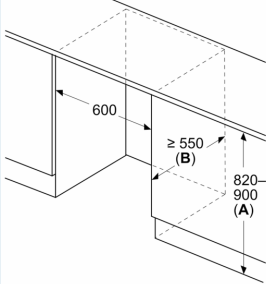

Dimension and installation

- Niche Dimensions: 82 cm H x 60 cm W x 55 cm D
- Dimensions: 82 cm H x 59.8 cm W x 54.8 cm D

Key features - Freezer section

- KU21RVFE0G

Country Specific Options

- Based on the results of the standard 24-hour test. Actual consumption depends on usage/position of the appliance.

Additional features

**iQ300, Built-under fridge, 82 x 60 cm, flat hinge
KU21RVFE0G**

Dimensioned drawings

measurements in mm
Recommended gap dimensions for flat hinges

F	R	X
16-19	0-3	2.5
20	0-1	3
	2-3	2.5
21	0-1	3
	2-3	2.5
22	0	4
	1	3.5
	2-3	3

The gap dimensions recommended in the table must be adhered to in order to ensure that appliance doors do not collide with anything when they are opened, and to avoid causing damage to kitchen units.

Measurements in mm

Measurements in mm

A: Substructure height
B: ≥ 560 mm (recommended)
Space for electrical connection next to the appliance on the left or right side

Measurements in mm

A: Air inlet ≥ 200 cm²

Dimensioned drawings