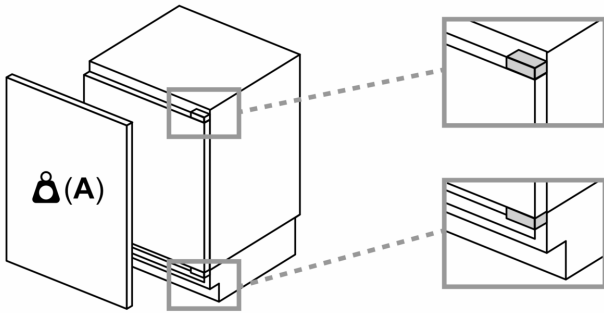

Dimensioned drawings

Maximal permissible weight of the unit fronts

Fitted unit fronts that exceed the permissible weight may cause damage and result in functional impairment of the hinges

A: Weight $\leq$ 12 kg