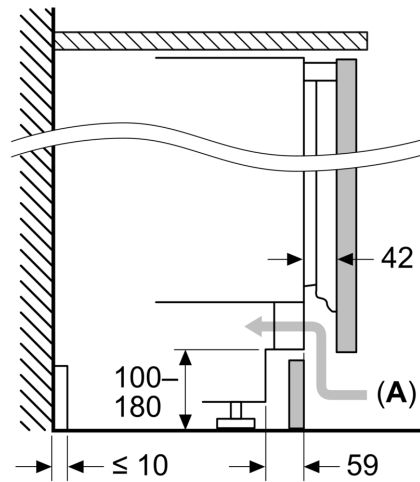

Dimension and installation

- Niche Dimensions: 82 cm H x 60 cm W x 55 cm D
- Dimensions: 82 cm H x 59.8 cm W x 54.8 cm D

Key features - Freezer section

- KU21RVFE0G

Country Specific Options

- Based on the results of the standard 24-hour test. Actual consumption depends on usage/position of the appliance.

Additional features

**iQ300, Built-under fridge, 82 x 60 cm, flat hinge
KU21RVFE0G**

Dimensioned drawings

measurements in mm
Recommended gap dimensions for flat hinges

F	R	X
16-19	0-3	2.5
20	0-1	3
	2-3	2.5
21	0-1	3
	2-3	2.5
22	0	4
	1	3.5
	2-3	3

The gap dimensions recommended in the table must be adhered to in order to ensure that appliance doors do not collide with anything when they are opened, and to avoid causing damage to kitchen units.

Measurements in mm

Measurements in mm

A: Substructure height
B: ≥ 560 mm (recommended)
Space for electrical connection next to the appliance on the left or right side

Measurements in mm

A: Air inlet ≥ 200 cm²

Dimensioned drawings