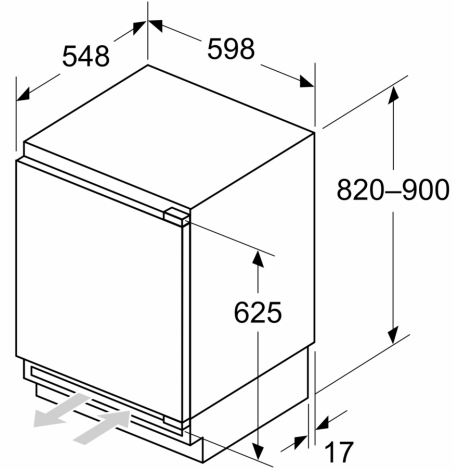

Dimension and installation

- Niche Dimensions: 82 cm H x 60 cm W x 55 cm D
- Dimensions: 82 cm H x 59.8 cm W x 54.8 cm D

Key features - Freezer section

- KU21RVFE0G

Country Specific Options

- Based on the results of the standard 24-hour test. Actual consumption depends on usage/position of the appliance.

Additional features

**iQ300, Built-under fridge, 82 x 60 cm, flat hinge
KU21RVFE0G**

Dimensioned drawings

measurements in mm
Recommended gap dimensions for flat hinges

F	R	X
16-19	0-3	2.5
20	0-1	3
	2-3	2.5
21	0-1	3
	2-3	2.5
22	0	4
	1	3.5
	2-3	3

The gap dimensions recommended in the table must be adhered to in order to ensure that appliance doors do not collide with anything when they are opened, and to avoid causing damage to kitchen units.

Measurements in mm

Measurements in mm

A: Substructure height
B: ≥ 560 mm (recommended)
Space for electrical connection next to the appliance on the left or right side

Measurements in mm

A: Air inlet ≥ 200 cm²

Dimensioned drawings