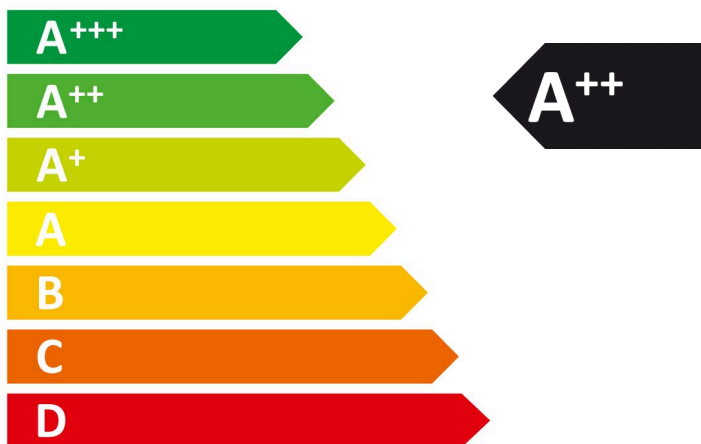

ENERGY

SIEMENS

WQ45G2D9GB

258
kWh/annum

176
min/cycle

9,0
kg

64
dB

 **ABCDEFG**