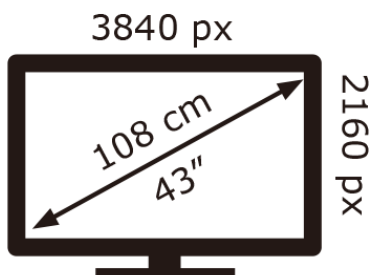

46 kWh/1000h

ABCDEF **G**

65 kWh/1000h

ENERG

SONY®

K-43S25M2

46 kWh/1000h

ABCDEF **G**