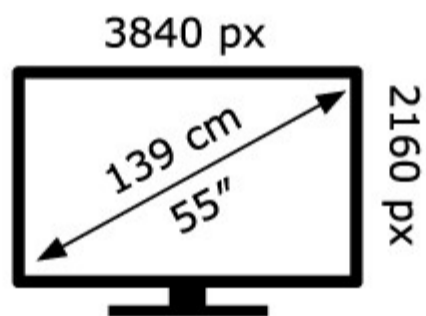

SONY®

K-55XR70

64 kWh/1000h

ABCDEF **G**

97 kWh/1000h

2019/2013