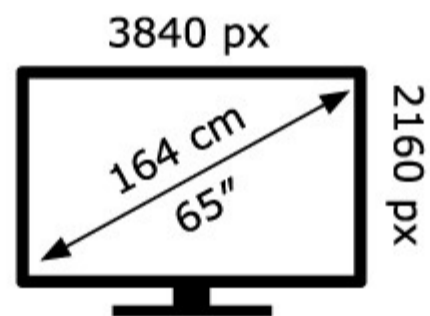

SONY®

K-65XR70

67 kWh/1000h

ABCDEF **G**

109 kWh/1000h

2019/2013