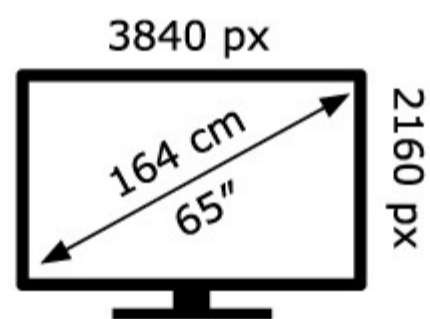

SONY®

K-65XR70

67 kWh/1000h

ABCDEF**G**

109 kWh/1000h

2019/2013